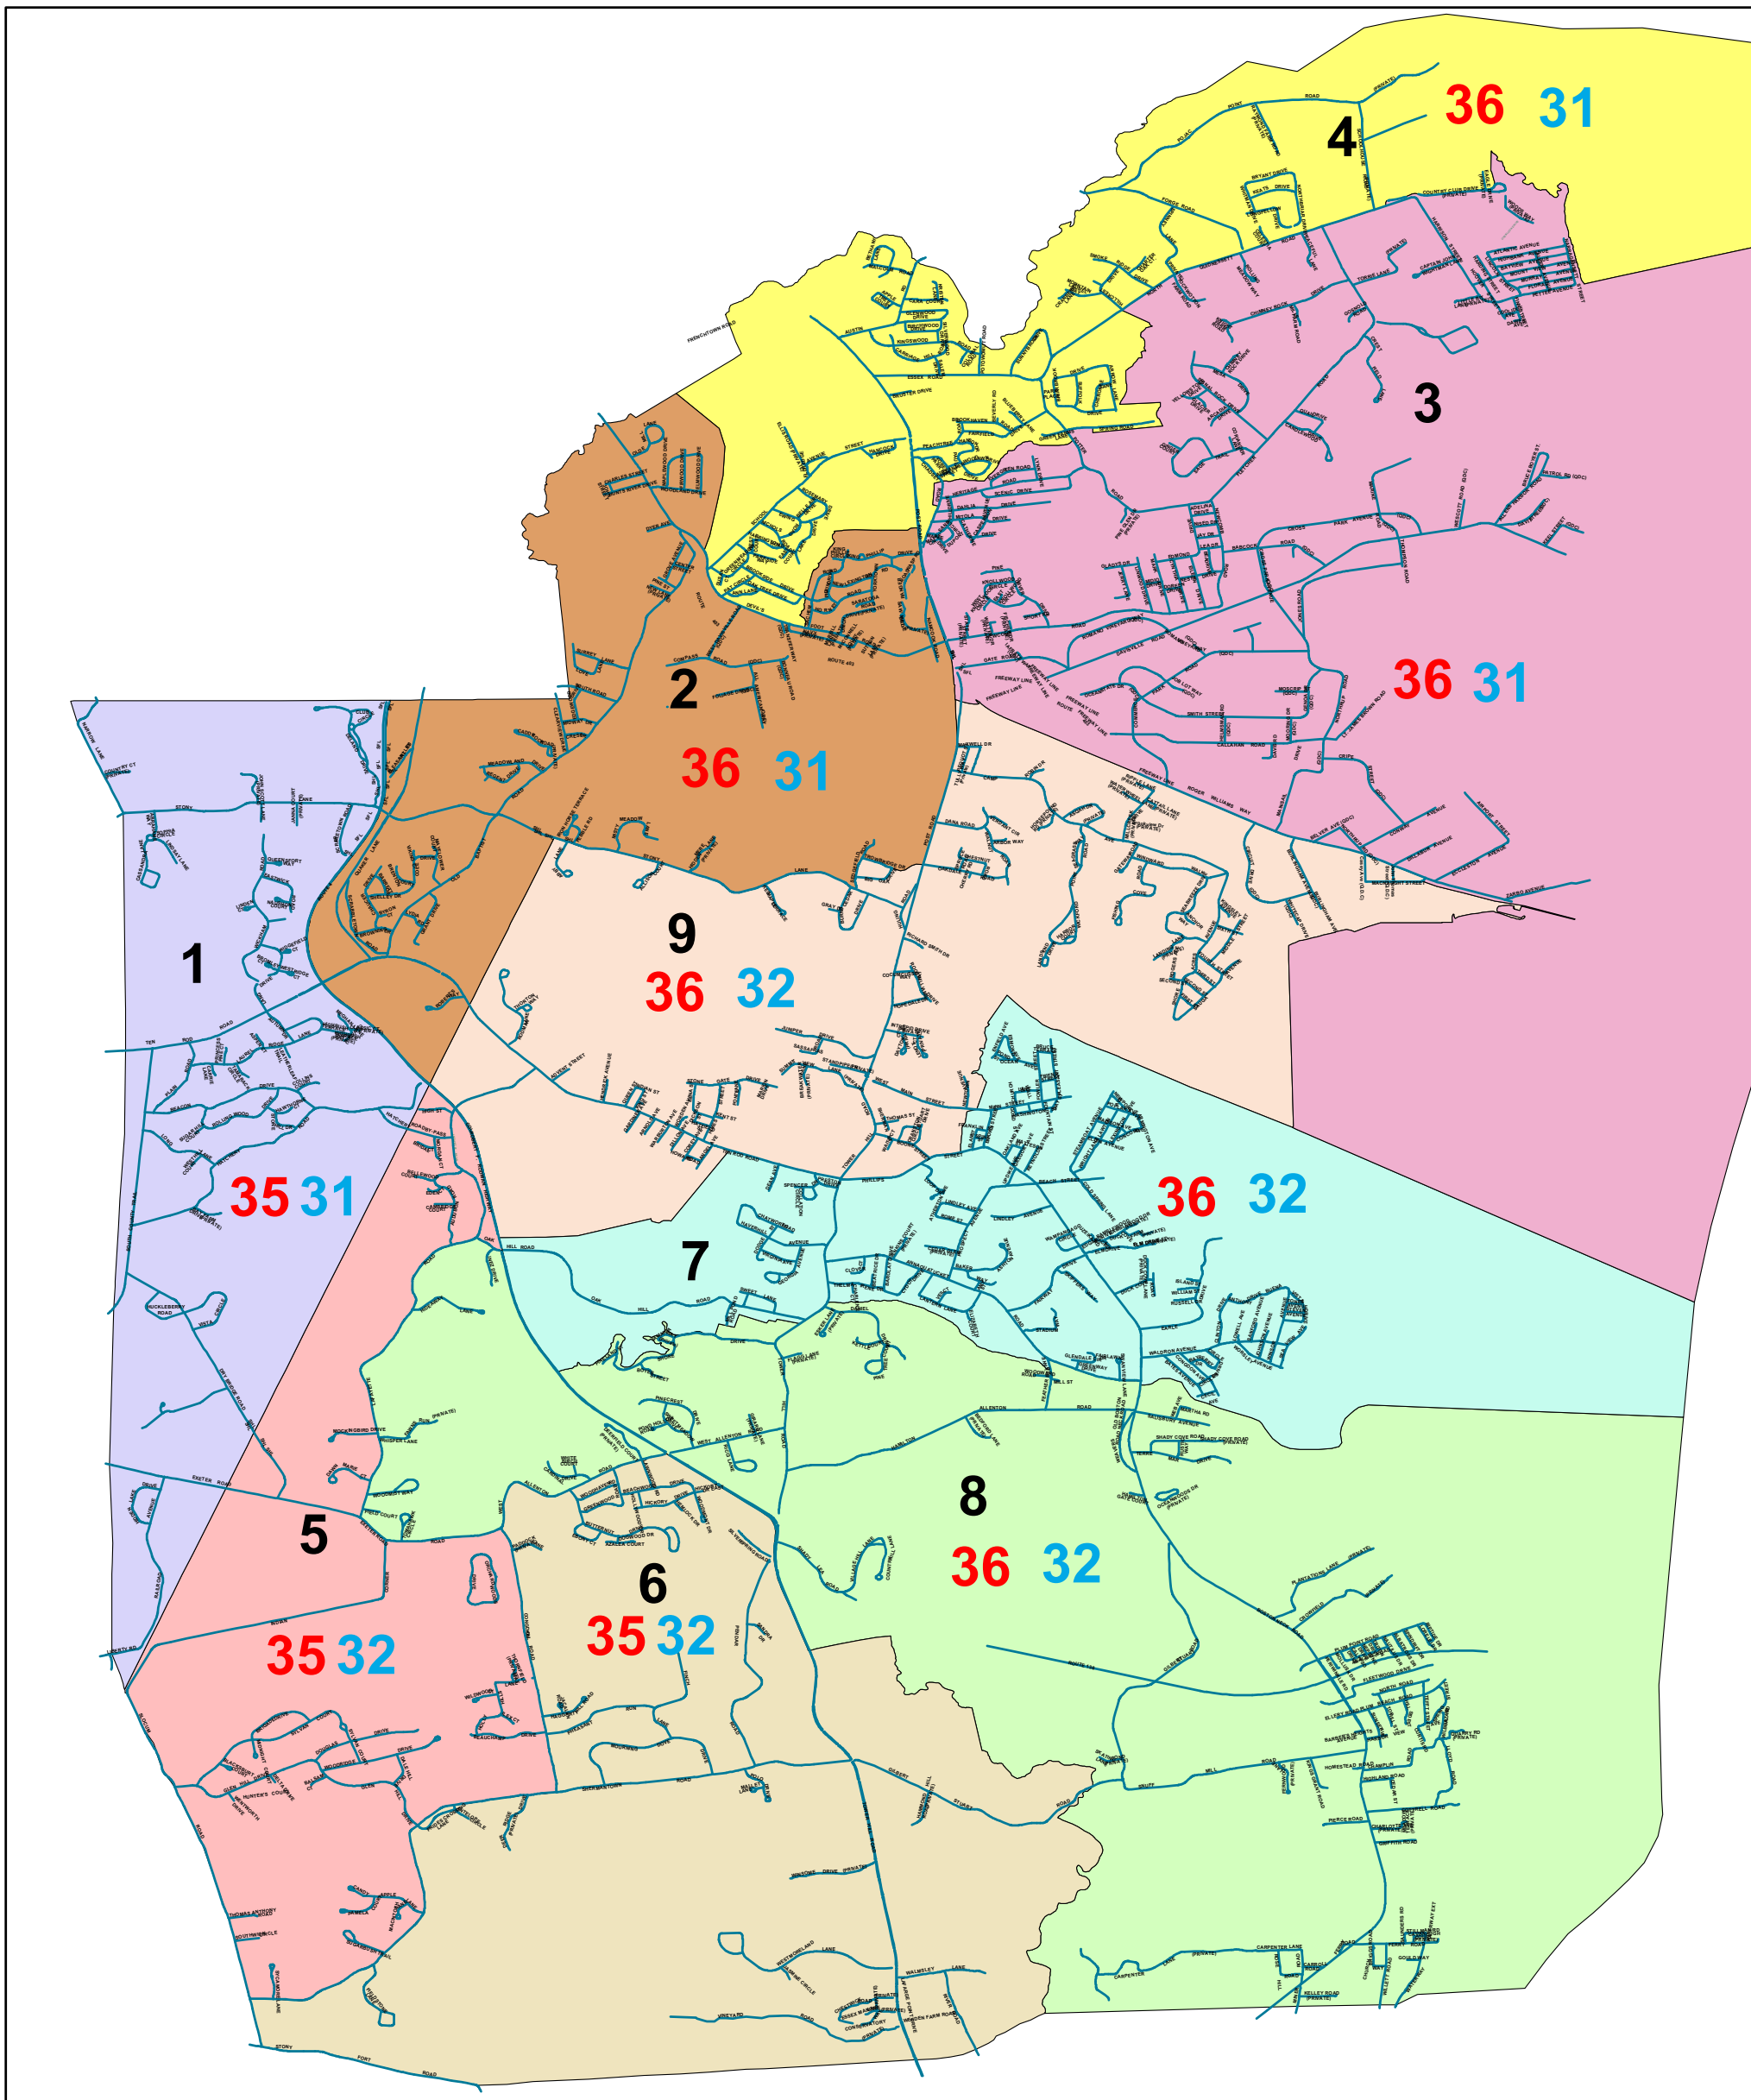

Town of North Kingstown Voting Districts 2012

Legend

- Centerlines
- District 1 Masonic Lodge 1515 Ten Rod Rd.
- District 2 Stony Lane Elementry 825 Stony Lane
- District 3 Quidnessett Ele. 166 Mark Dr.
- District 4 Davisville Middle 200 School St.
- District 5 Slocum Grange 86 Slocum Rd.
- District 6 NK. Senior High 150 Fairway Dr.
- District 7 Cold Spring Comm. Center 36 Beach St.
- District 8 Hamilton Ele. 25 Salisbury Ave.
- District 9 Wickford Middle 250 Tower Rd.