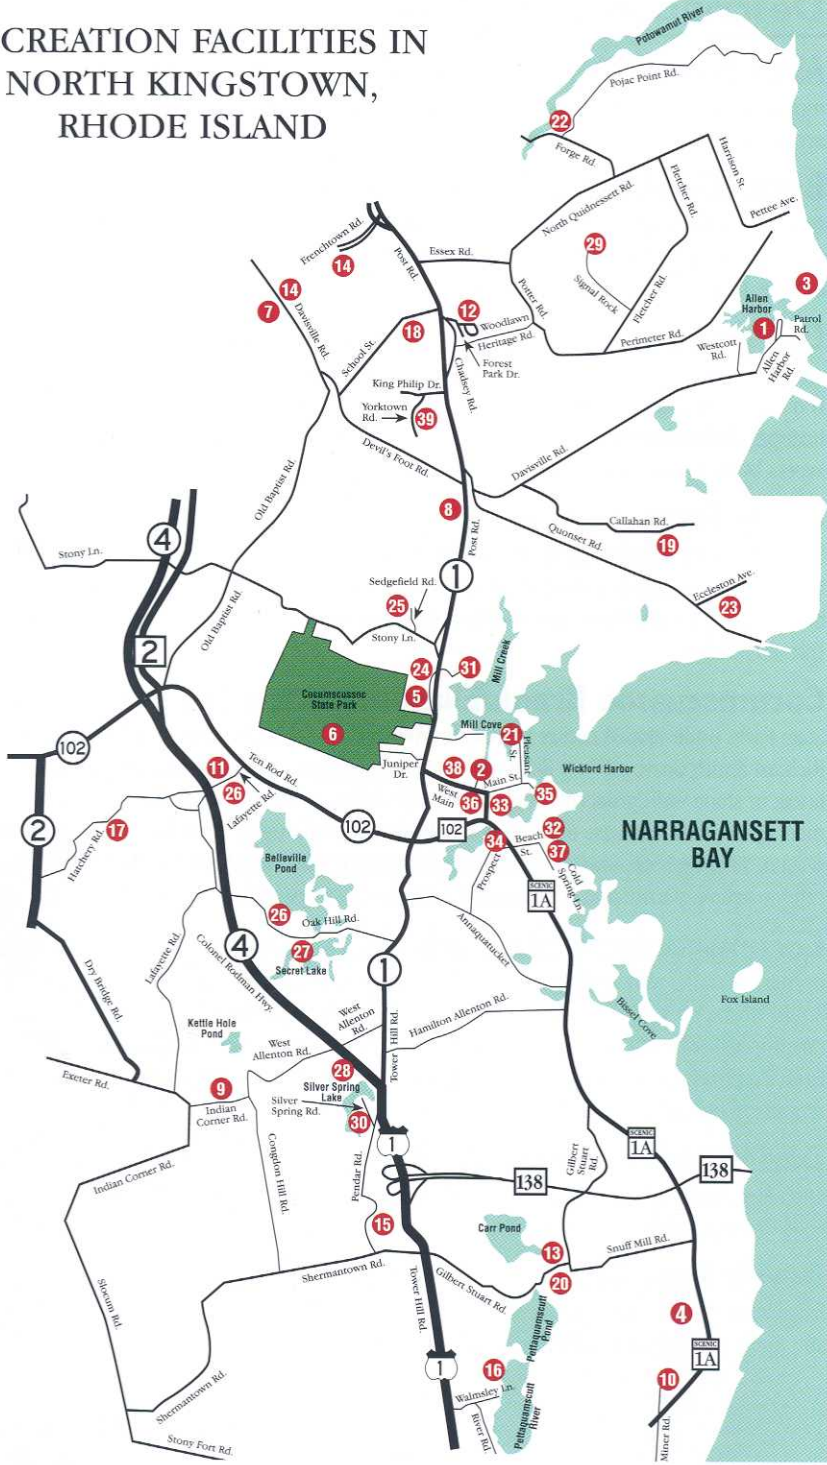

# Facilities and Street Map Locator Key

FACILITY	map #	owner	acres	parking	restrooms	food	baseball	basketball	tennis	picnic	playground	hiking	swimming	fishing	boating	historic	nature	Other features & Notes
Allen Harbor	1	town	15	✘	✘	✘				✘				✘	✘			Boat ramp, moorings, slips, pumpout
Bush Hill Marsh	2	town	13	✘								✘					✘	Walking trail, saltwater marsh, birding
Calf Pasture Point	3	federal	185										✘	✘	✘		✘	Unsupervised swimming
Casey Farm	4	prvt org.	260	✘												✘	✘	Working Colonial-era farm
Cocumscussoc Brook/Eliason	5	prvt org.	8	✘								✘					✘	Unmarked trails; limited access
Cocumscussoc State Park	6	state	428	✘								✘					✘	Unmarked trails; hunting
Davis Memorial Wildlife Refuge	7	prvt org.	97	✘								✘			✘		✘	Canoeing on Hunt River, birding
Devil's Foot Ledge	8	state	5	✘								✘				✘	✘	Look for "devil's footprint" in rock
Donald Downs Park	9	town	64	✘	✘		✘	✘		✘		✘					✘	Hiking, beautiful baseball field
Eldridge Playground	10	town	6	✘			✘			✘	✘					✘		Small park has backstop, picnic table
Feurer Park	11	town	29	✘			✘					✘					✘	Good trails for mountain bikes
Forest Park	12	town	21	✘								✘					✘	Gentle walking trails through woods
Gilbert Stuart Birthplace	13	prvt org.	22	✘	✘					✘		✘		✘	✘	✘	✘	Restored historic mill, lovely grounds
Hunt River Swamp	14	state	38	✘								✘		✘			✘	Popular for trout fishing
Isabel Stearns Wildlife Refuge	15	prvt org.	19									✘					✘	Written permission required for use
LaFarge Point Park	16	town	5	✘										✘	✘		✘	Boat ramp on Narrow River
Lafayette Trout Hatchery	17	state	53	✘	✘							✘					✘	Fish hatchery, wildlife, seasonal tours
McGinn Park	18	town	25	✘	✘	✘	✘	✘	✘	✘	✘	✘					✘	Night basketball, seasonal in-line hockey
North Kingstown Golf Course	19	town	135	✘	✘	✘												18 hole par 70 course, nice clubhouse
Pettaquamscutt Pond	20	state	n/a	✘											✘	✘	✘	Canoe/kayak access on Mettatuxet River
Pleasant Street Boat Ramp	21	town	<1												✘			OK for small boats, limited parking
Potowomut River	22	state	n/a	✘										✘	✘	✘	✘	Good for kayaking, parking very limited
Quonset Aviation Museum	23	prvt org.	n/a	✘	✘												✘	Historic aircraft on display
Richard Smith Grove	24	state	3	✘						✘						✘	✘	Roadside picnic area, historic marker
Rolling Rock	25	town	n/a	✘								✘				✘	✘	Woodland hiking, stone walls, stream
Ryan Park	26	town	435	✘	✘		✘	✘	✘	✘	✘	✘		✘	✘		✘	Forest trails, boat ramp, sports fields, more
Secret Lake	27	town	47	✘										✘	✘		✘	Good canoeing & fishing. No motors
Shady Lea Grove	28	state	9	✘						✘				✘	✘			On Silver Spring; stocked trout, barbecues
Signal Rock	29	town	10	✘	✘		✘	✘		✘	✘					✘		Ex-Nike Missile site, old Indian signal point
Silver Spring	30	state	35	✘										✘	✘		✘	Stocked trout pond; canoeing, no motors
Smith's Castle	31	prvt org.	12	✘	✘											✘		Historic home, gardens, gravesite, views
Town Beach Complex	32	town	11	✘	✘	✘		✘		✘	✘		✘					Community and senior centers, band shell
Town Dock Park	33	town	<1	✘	✘	✘								✘	✘	✘		Scenic Wickford harbor, summer concerts
Town Hall Memorial Park	34	town	<1	✘												✘		War memorial, near beach
Town Wharf	35	town	1	✘	✘									✘	✘			Scenic New England commercial fishing
Udike Park	36	town	<1	✘												✘		Heart of Wickford; brickwalk, war memorial
Wickford Art Ass'n Gallery	37	prvt org.	<1	✘	✘													Changing exhibits, art classes
Wilson Park	38	town	59	✘	✘	✘	✘	✘	✘	✘	✘			✘	✘		✘	Playground, bike trail, boat ramp, sport field
Yorktown Park	39	town	15	✘			✘	✘			✘							Soccer field, neighborhood playground