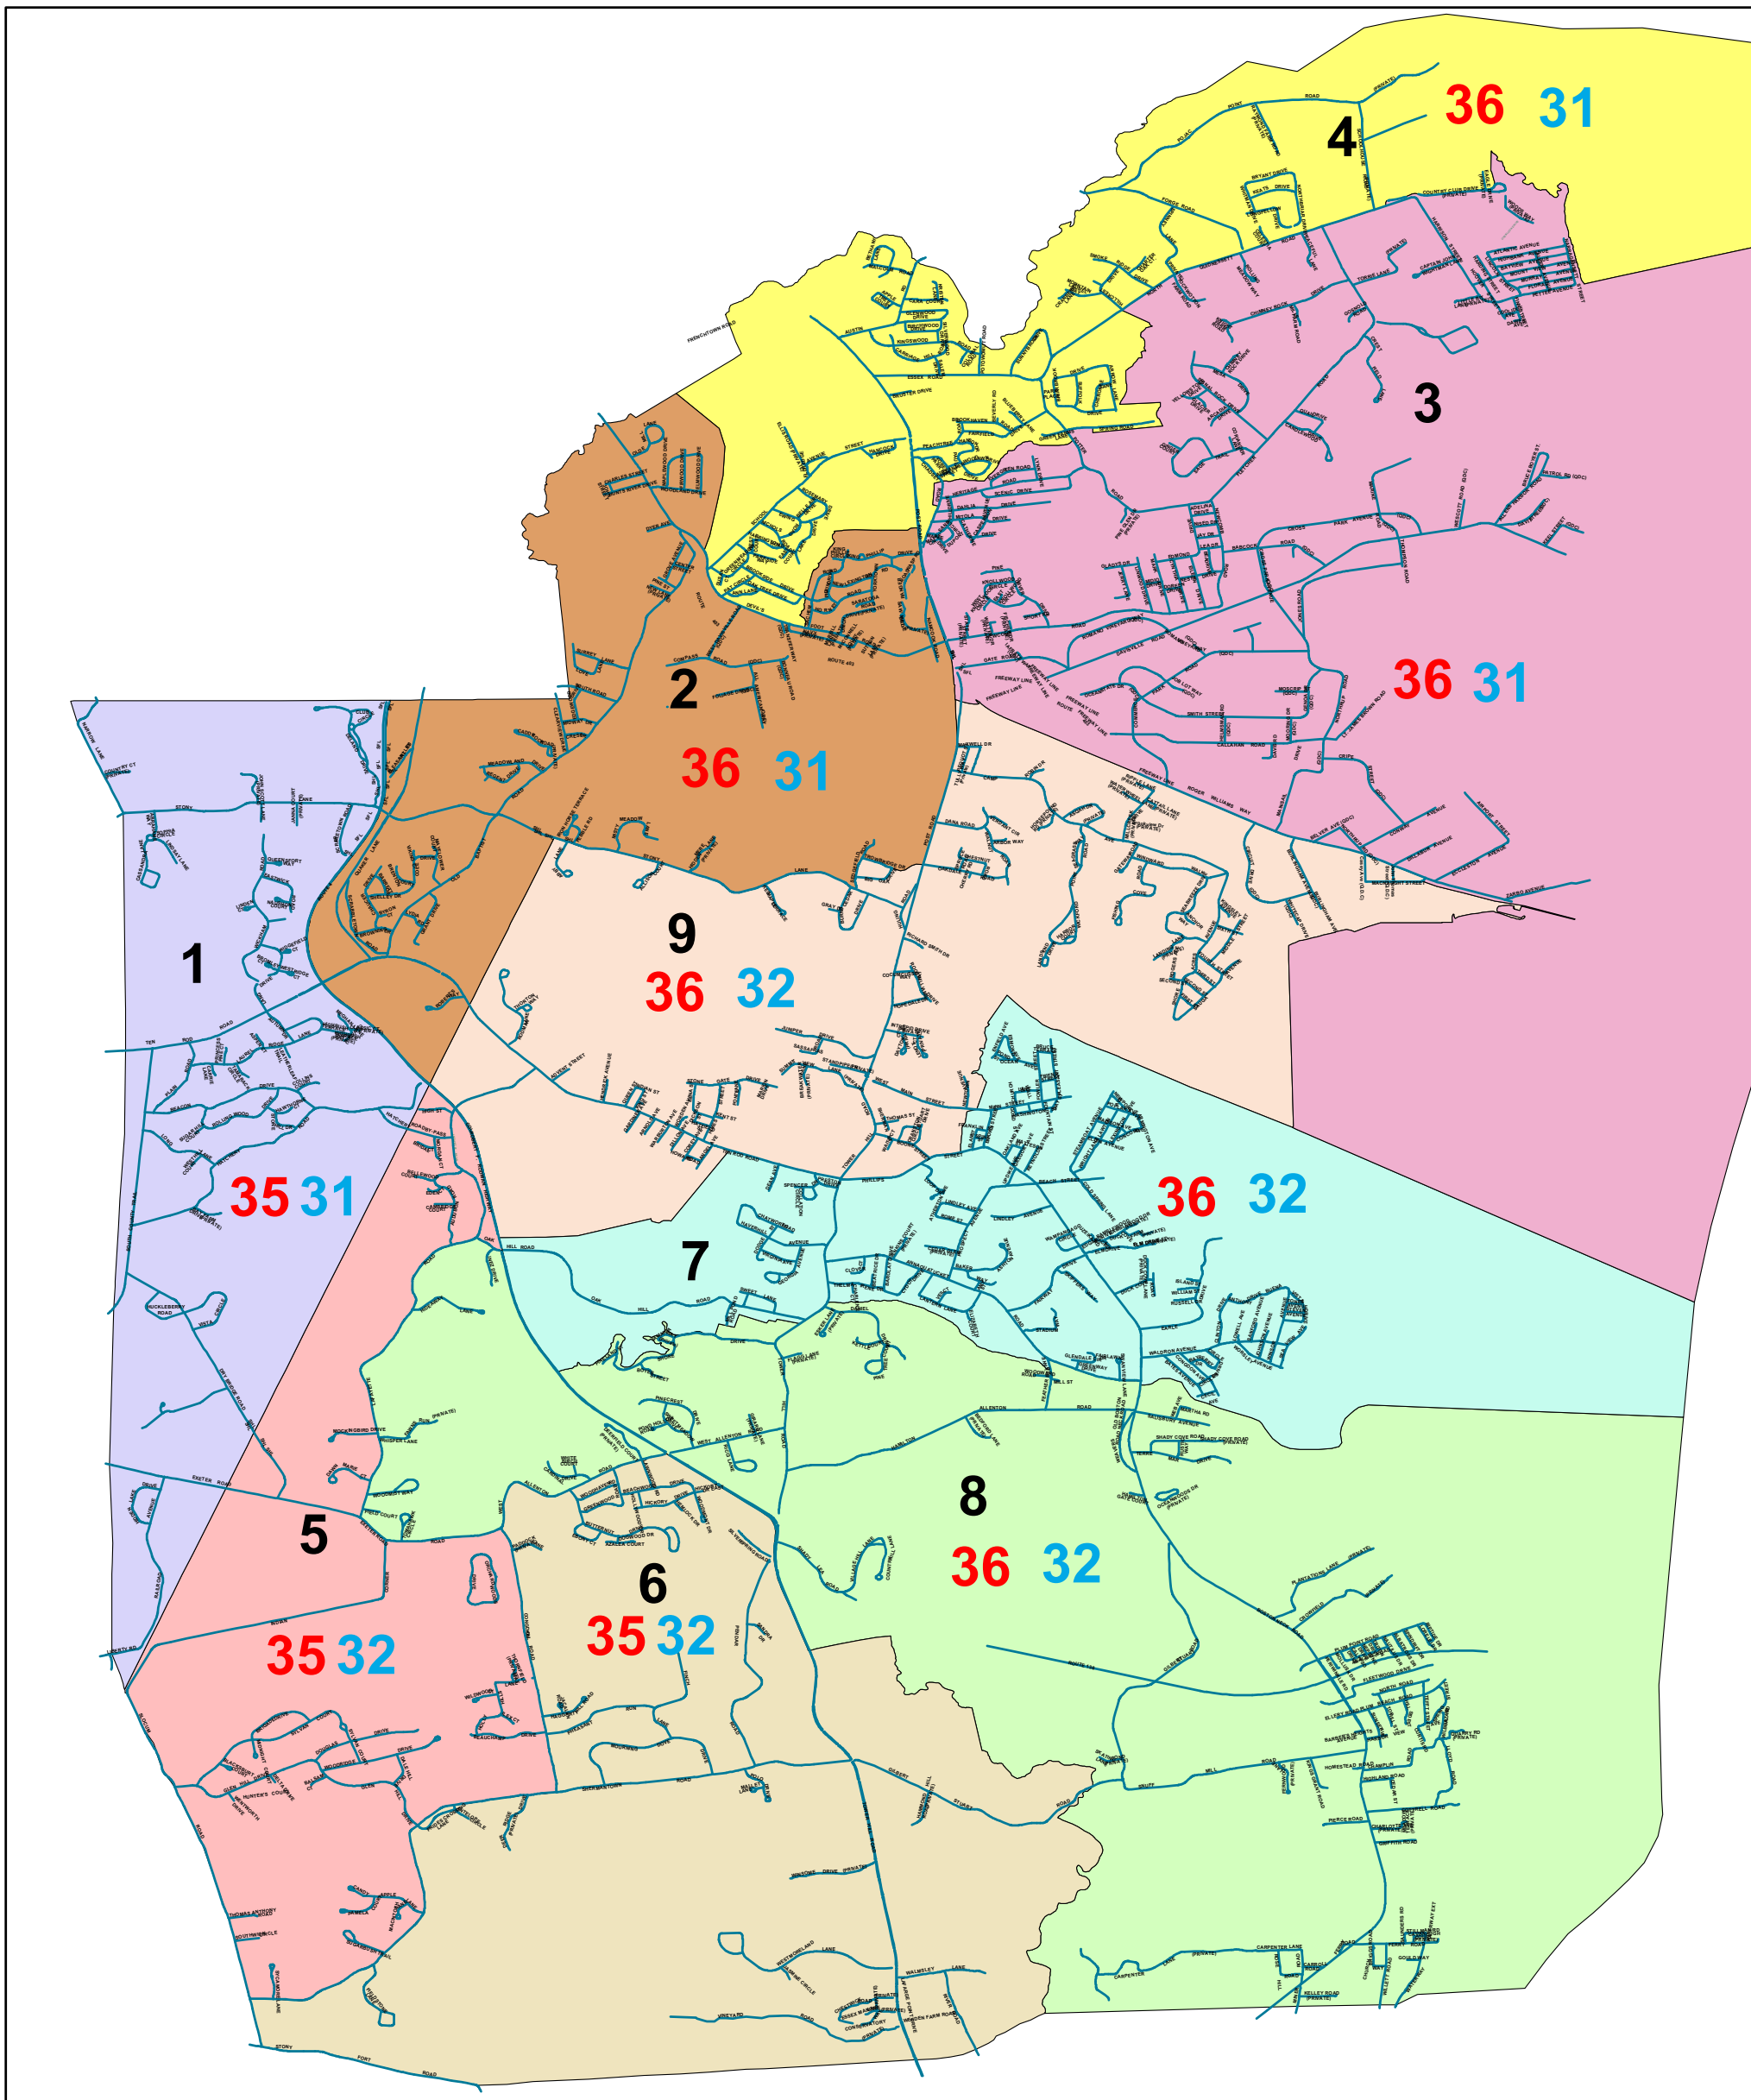

Town of North Kingstown Voting Districts 2012

Legend

- Centerlines
- District 1 Masonic Lodge 1515 Ten Rod Rd.
- District 2 Stony Lane Elementry 825 Stony Lane
- District 3 Quidnessett Ele. 166 Mark Dr.
- District 4 Davisville Middle 200 School St.
- District 5 Slocum Grange 86 Slocum Rd.
- District 6 NK. Senior High 150 Fairway Dr.
- District 7 Cold Spring Comm. Center 36 Beach St.
- District 8 Hamilton Ele. 25 Salisbury Ave
- District 9 Wickford Middle 250 Tower Rd.