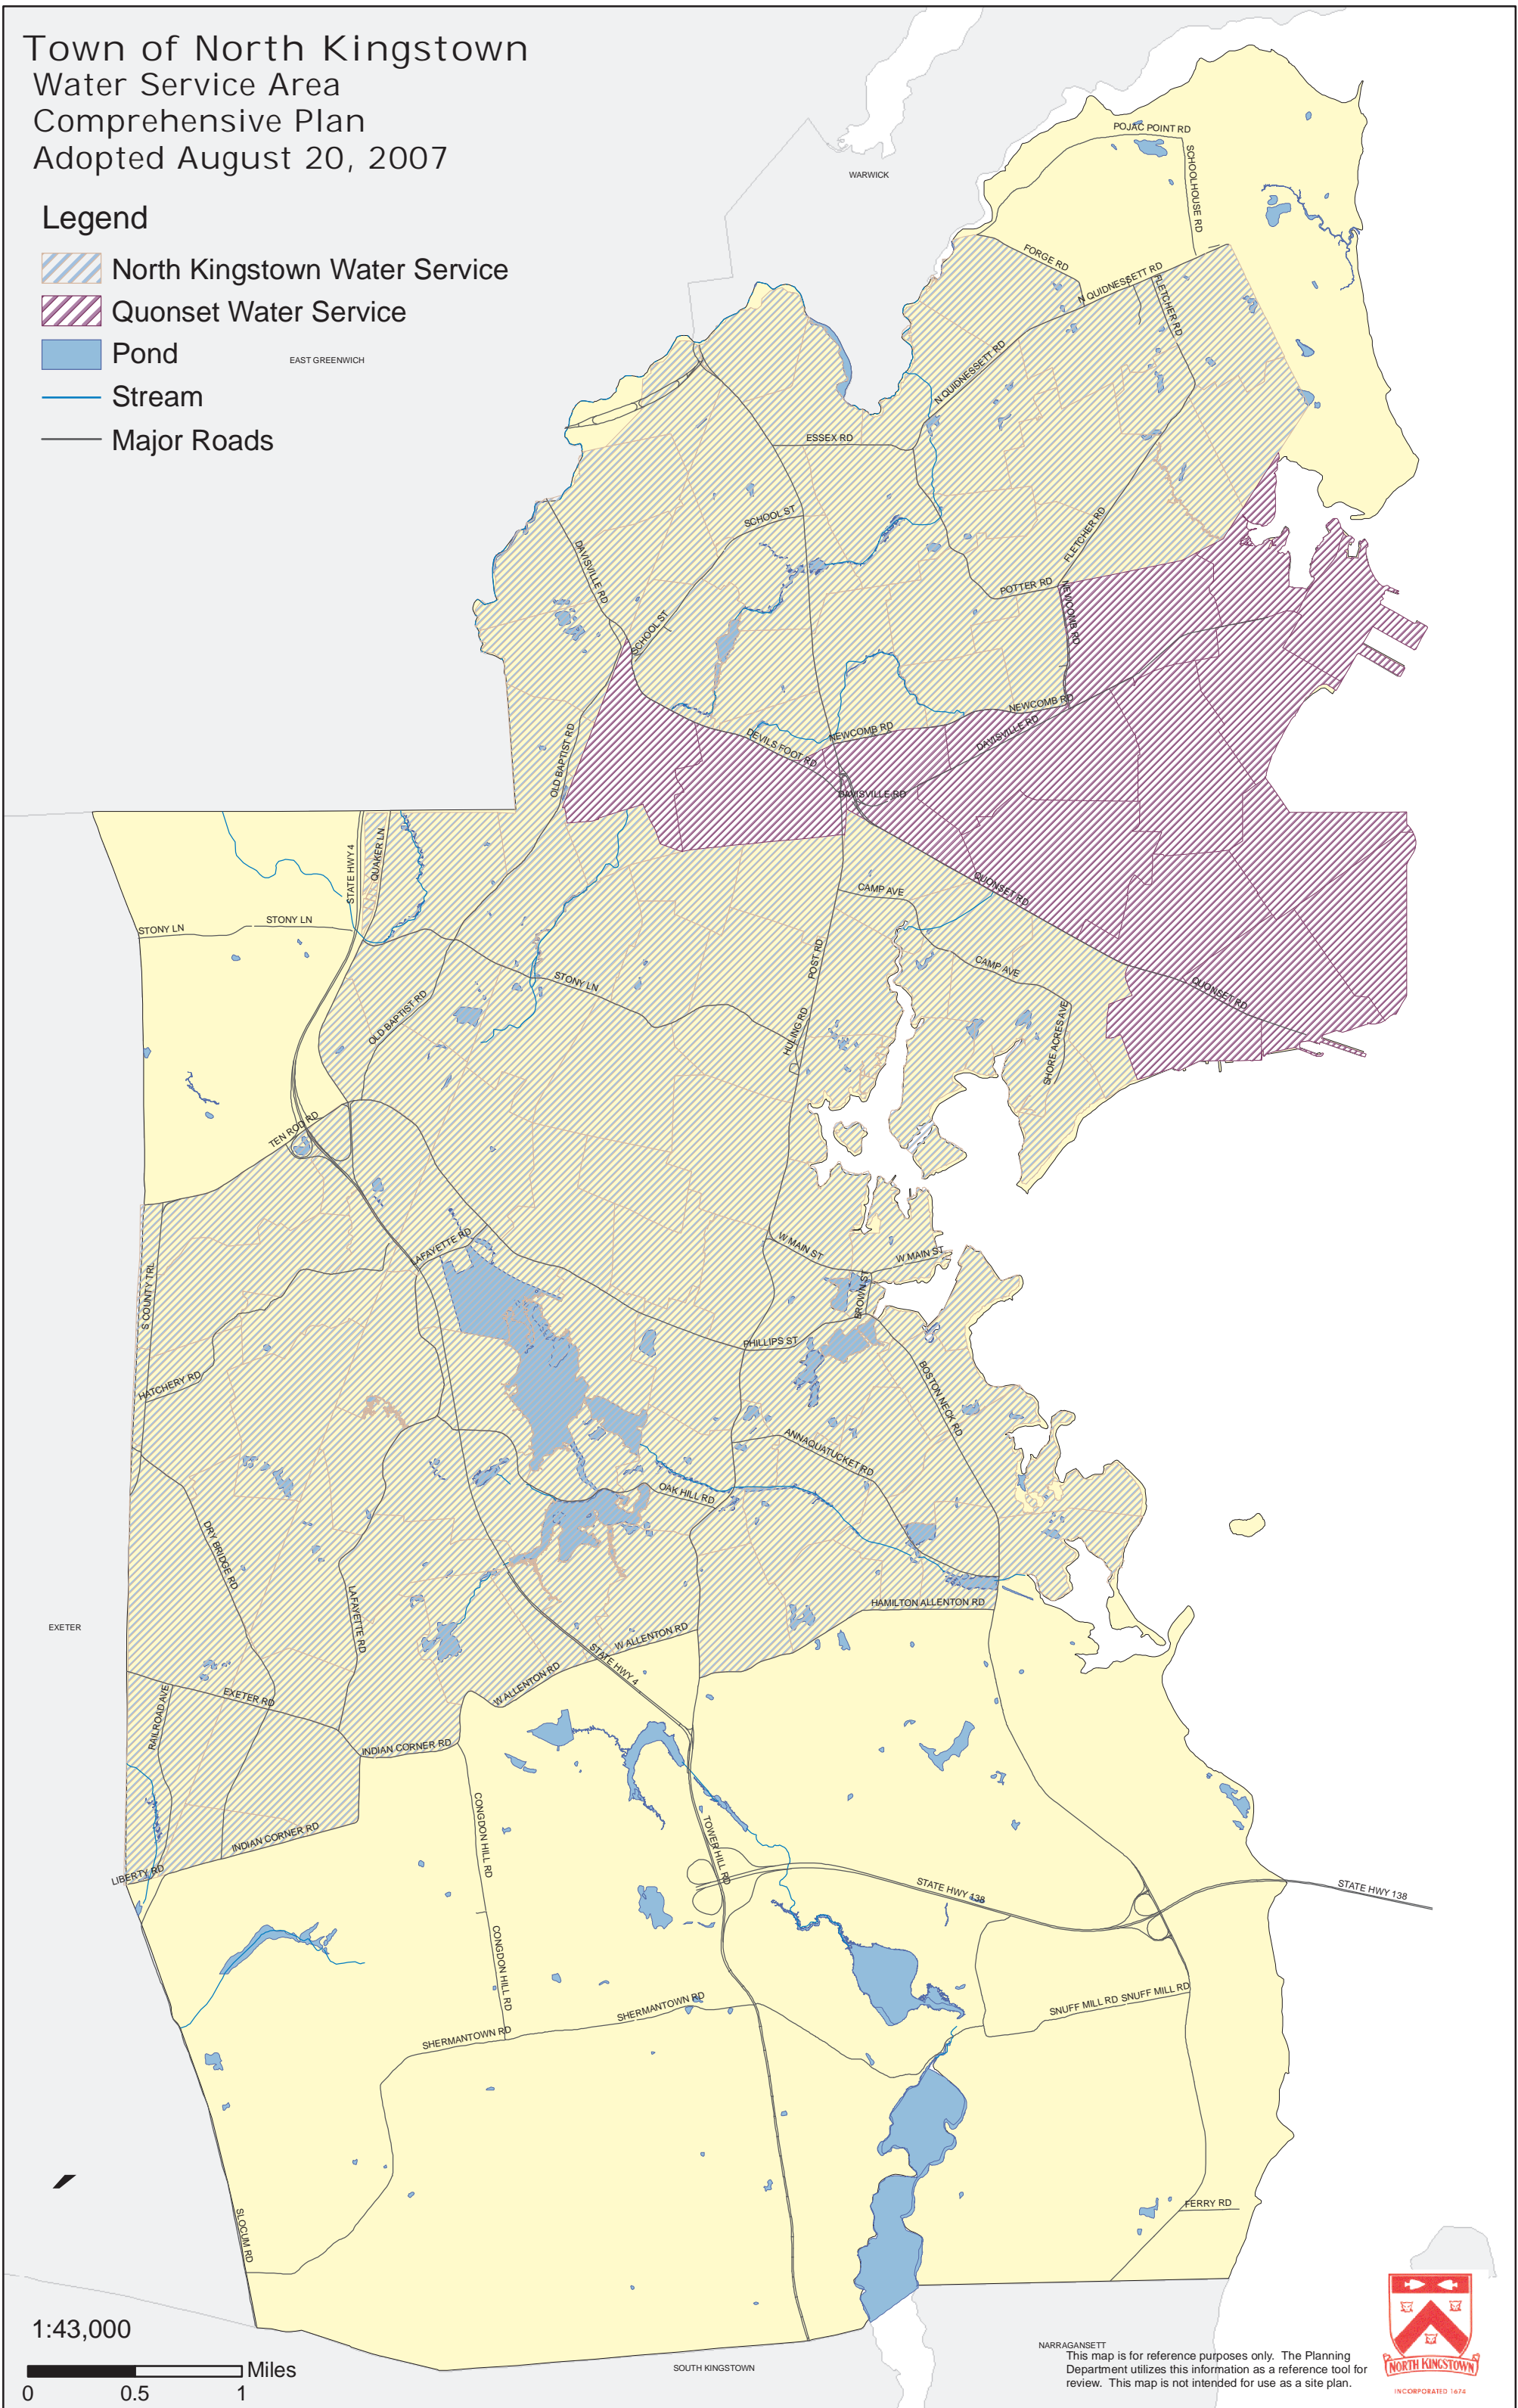

Town of North Kingstown Water Service Area Comprehensive Plan Adopted August 20, 2007

Legend

-  North Kingstown Water Service
-  Quonset Water Service
-  Pond
-  Stream
-  Major Roads

1:43,000

NARRAGANSETT
This map is for reference purposes only. The Planning Department utilizes this information as a reference tool for review. This map is not intended for use as a site plan.