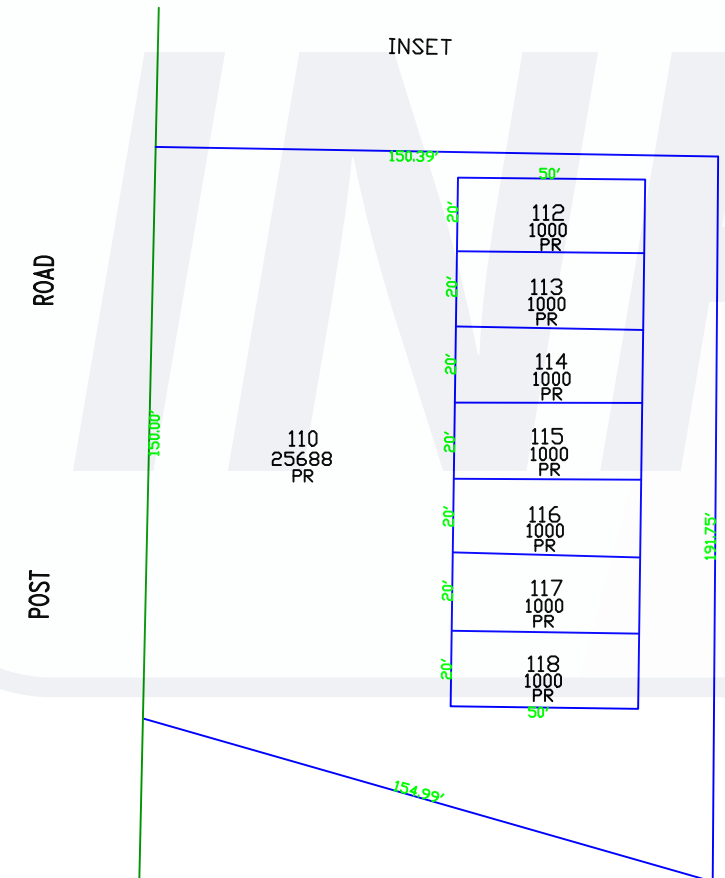

INFORMATION ONLY

SCALE 1 INCH = 200 FEET
JANUARY 1, 2011

138